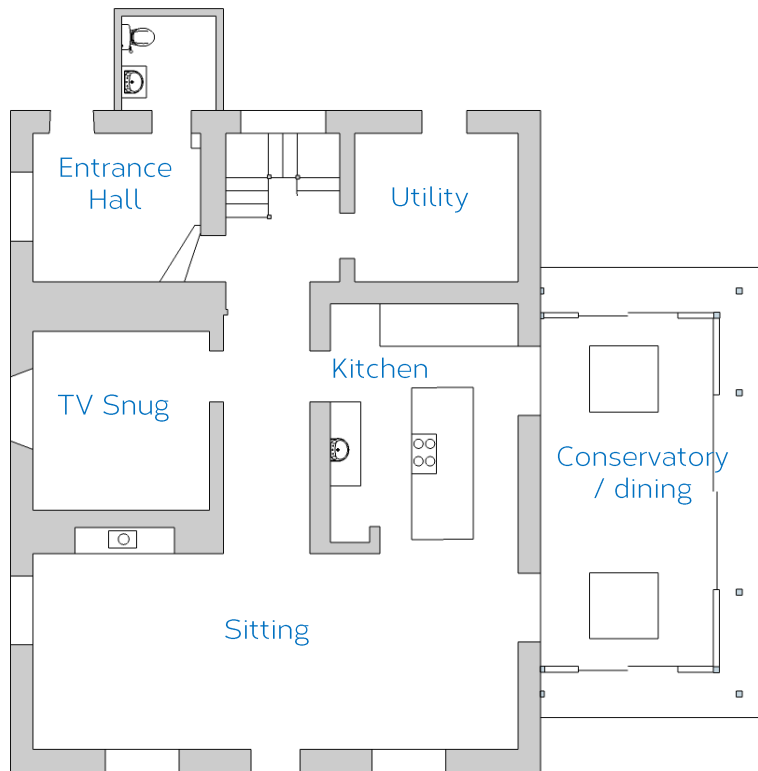

## The Dairy House floorplan

### GROUND FLOOR

Bedroom #1 – Superking double only, ensuite

Bedroom #2 – Zip & link double or twin, ensuite

Bedroom #3 – Zip & link double or twin, shared bathroom

Bedroom #4 – Triple bunk, shared bathroom

Bedroom #5 – Zip & link double or twin, shared bathroom

Bedroom #6 – Triple bunk, shared bathroom

Bedroom #7 – Zip & link double or twin, ensuite shower

### FIRST FLOOR