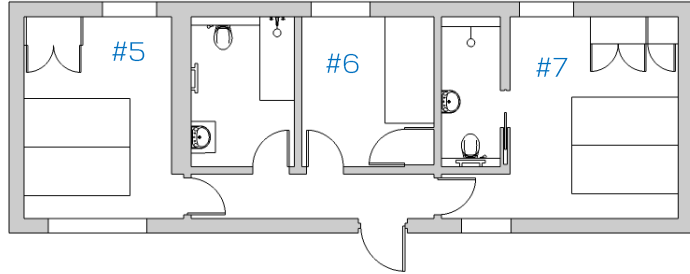

## The Dairy House floorplan

### GROUND FLOOR

Bedroom #1 – Superking double only, ensuite

Bedroom #2 – Zip & link double or twin, ensuite

Bedroom #3 – Zip & link double or twin, shared bathroom

Bedroom #4 – Triple bunk, shared bathroom

Bedroom #5 – Zip & link double or twin, shared bathroom

Bedroom #6 – Triple bunk, shared bathroom

Bedroom #7 – Zip & link double or twin, ensuite shower

### FIRST FLOOR