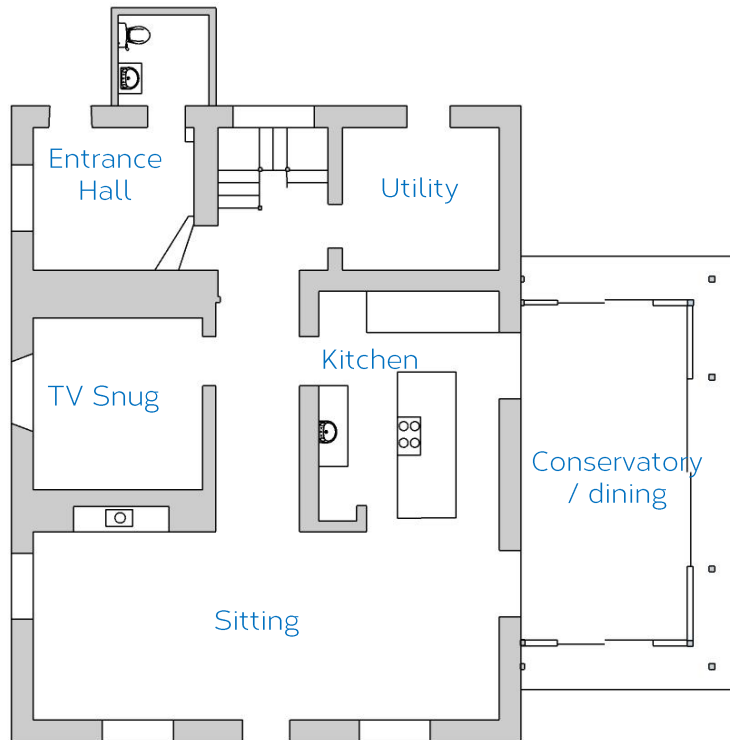

The Dairy House floorplan

GROUND FLOOR

Bedroom #1 – Superking double only, ensuite

Bedroom #2 – Zip & link double or twin, ensuite

Bedroom #3 – Triple bunk, shared bathroom

Bedroom #4 – Zip & link double or twin, shared bathroom

Bedroom #5 – Zip & link double or twin, shared bathroom

Bedroom #6 – Triple bunk, shared bathroom

Bedroom #7 – Zip & link double or twin, ensuite shower

FIRST FLOOR