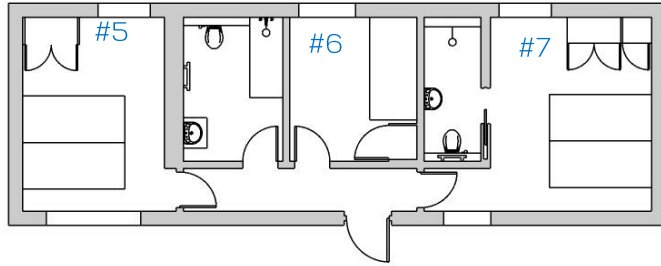

The Dairy House floorplan

GROUND FLOOR

Bedroom #1 – Superking double only, ensuite

Bedroom #2 – Zip & link double or twin, ensuite

Bedroom #3 – Triple bunk, shared bathroom

Bedroom #4 – Zip & link double or twin, shared bathroom

Bedroom #5 – Zip & link double or twin, shared bathroom

Bedroom #6 – Triple bunk, shared bathroom

Bedroom #7 – Zip & link double or twin, ensuite shower

FIRST FLOOR